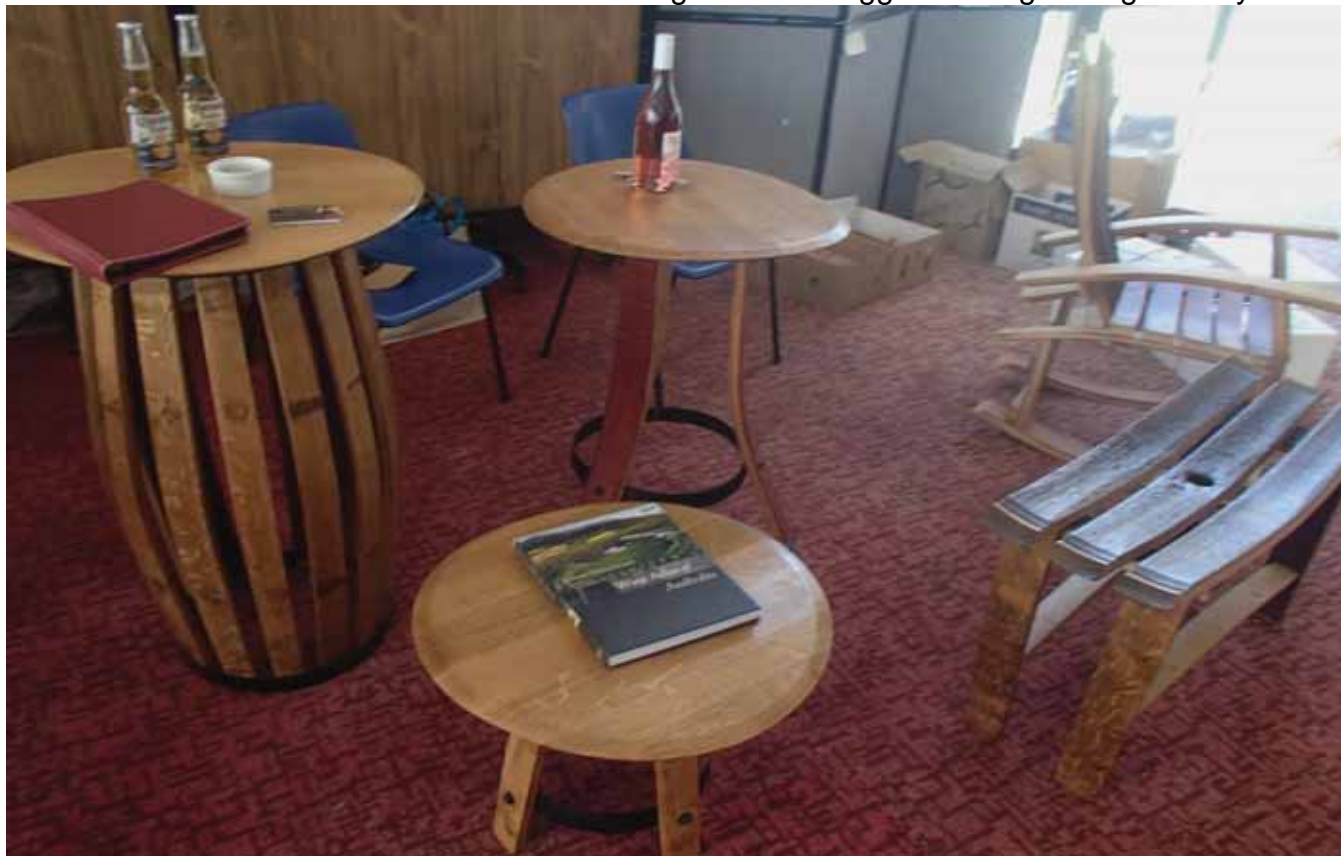

Furniture made for recycled wine barrels